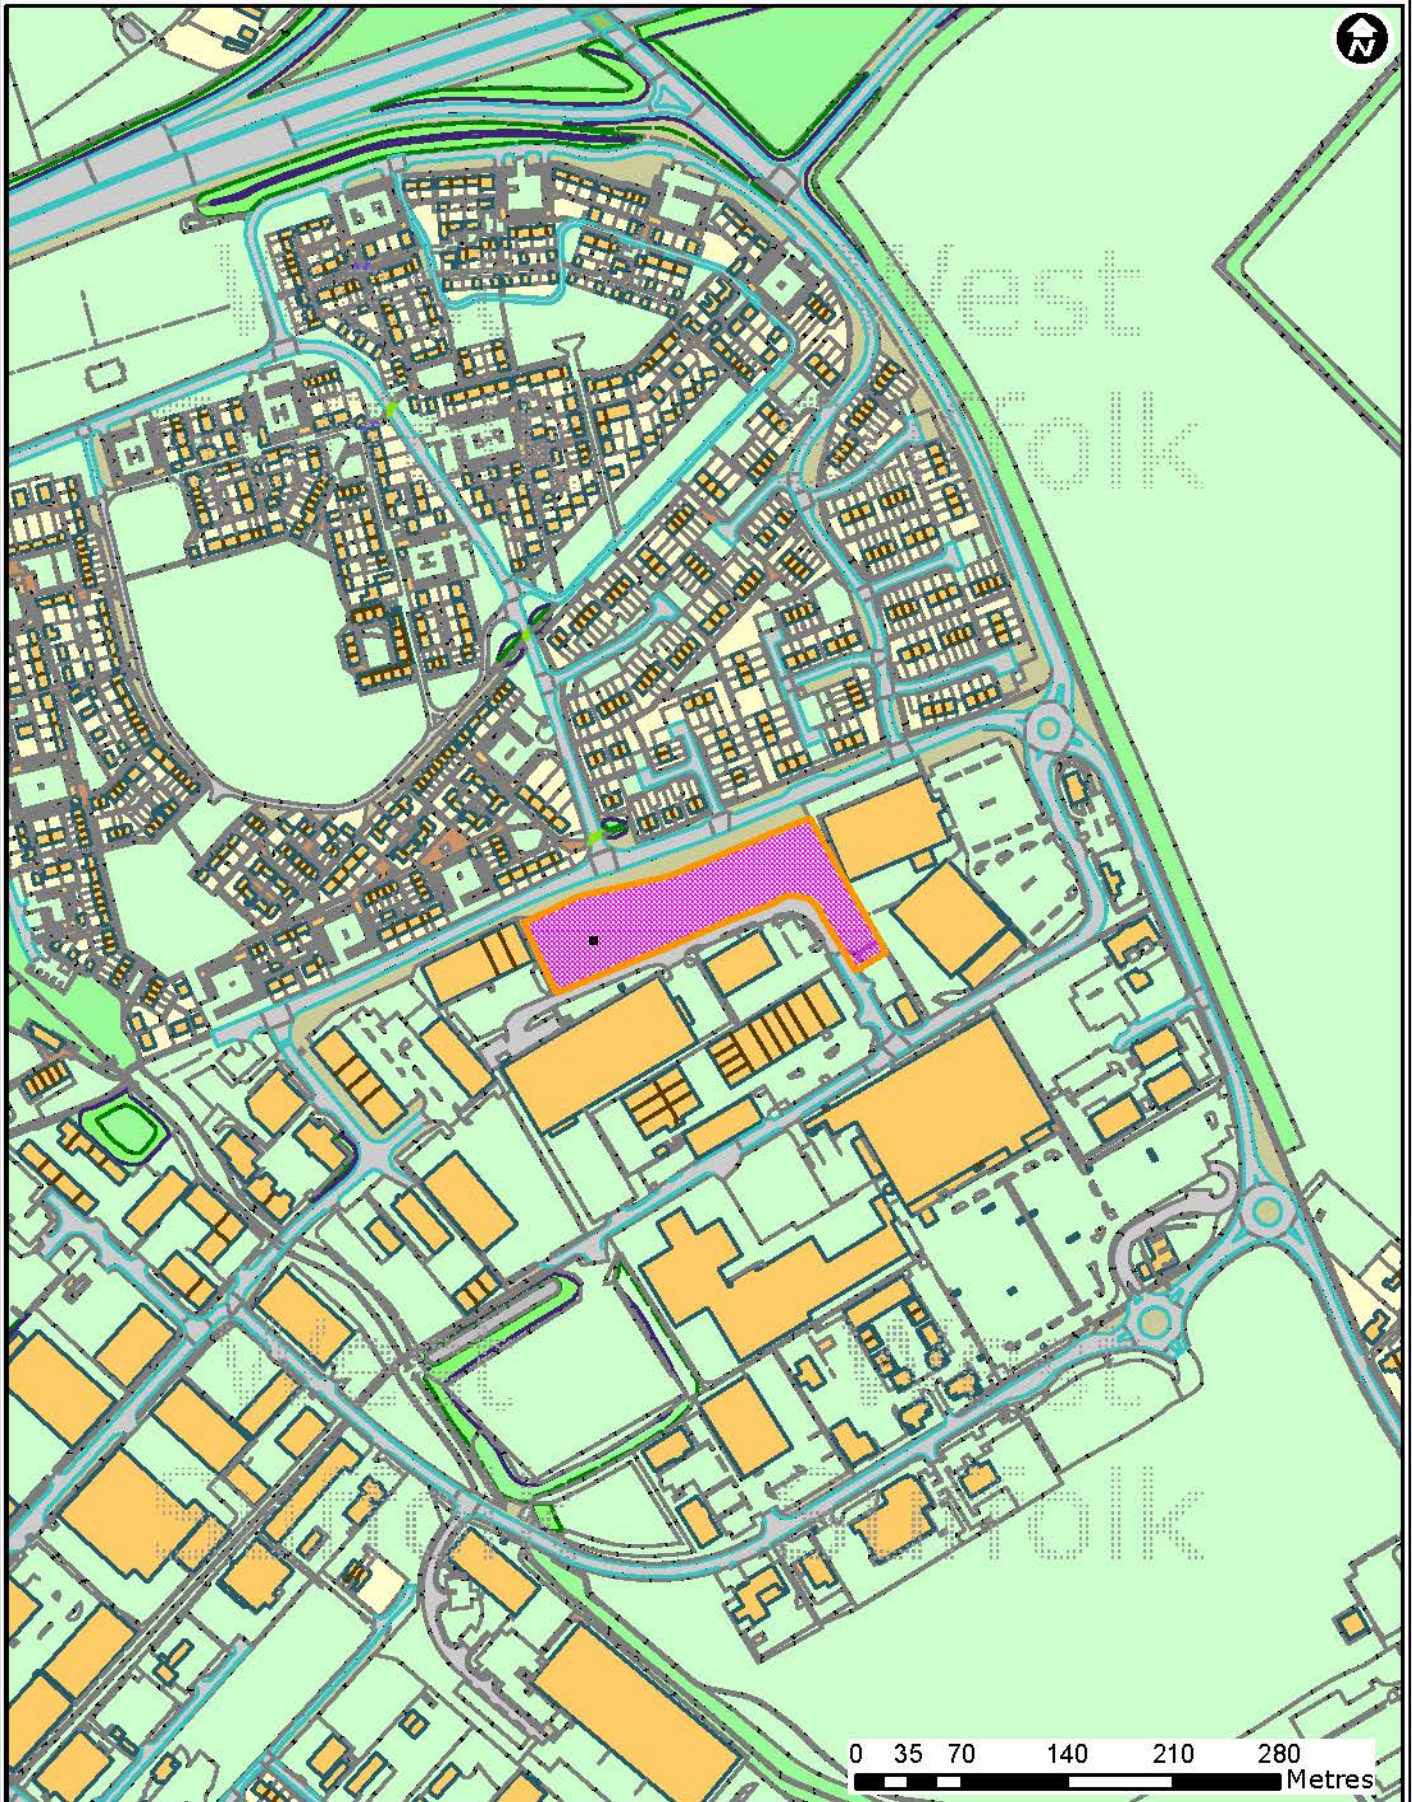

DC/16/0465/FUL

Plots 9-11 St Leger Drive, Newmarket

Forest Heath • St Edmundsbury

West Suffolk
working together

© Crown Copyright and database rights 2016 OS 100019675/100023282. You are not permitted to copy, sub-license, distribute or sell any of this data to third parties in any form. Use of this data is subject to terms and conditions. See www.westsuffolk.gov.uk/disclaimer.cfm.

Scale: 1:5,000
Date: 12/12/2016